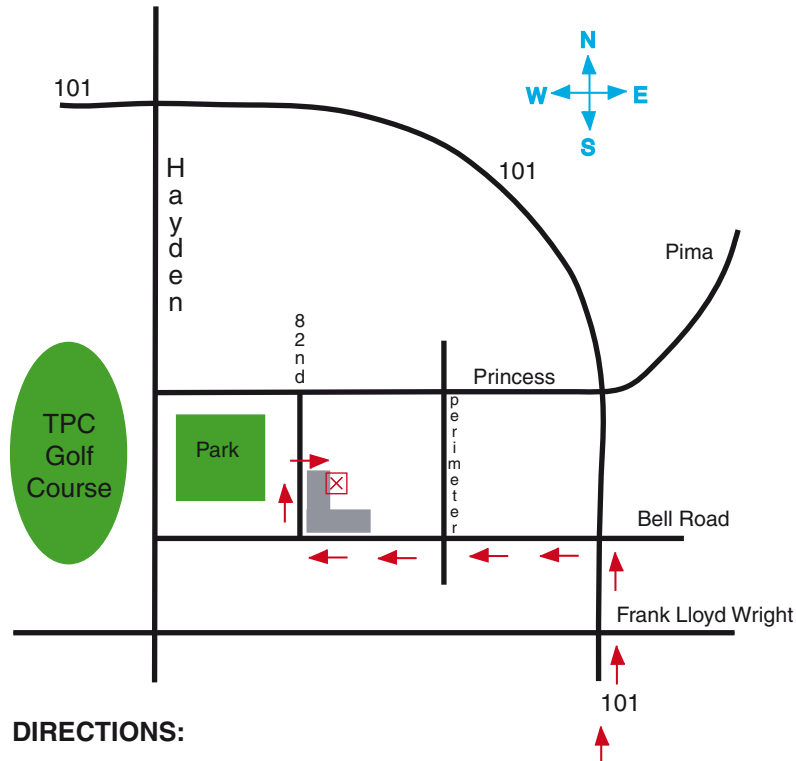

SUBURBAN MORTGAGE, INC.
North Scottsdale Location
8377 E Hartford Dr. Ste 120
Scottsdale, AZ 85255

DIRECTIONS:

Driving north on the 101, exit Frank Lloyd Wright/Bell Road.
Go past Frank Lloyd Wright at the 1st light & continue to Bell Road.
Turn Left on Bell Road.
Turn Right on 82nd Street.
Turn right into the 1st driveway on the right.
Driving into the parking lot you will turn right
into the 1st aisle and we are the 1st set of doors.
Enter our suite directly from the parking lot, Suite 120.